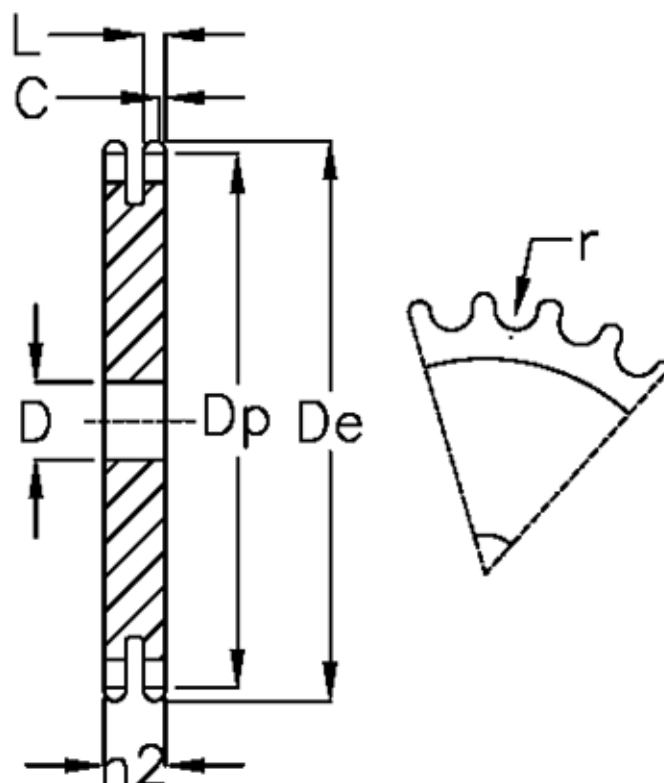

Article number: 616022007059

Description: Plate wheel 12 B-2 Z=59 duplex

Measures

C	= 2
D	= 25
De	= 367.5
Dp	= 357.93
For chain size	= 3/4 x 7/16
For chain type	= 12 B-2
h2	= 30.3
L	= 10.8

Number of teeth	= 59
r	= 12.07